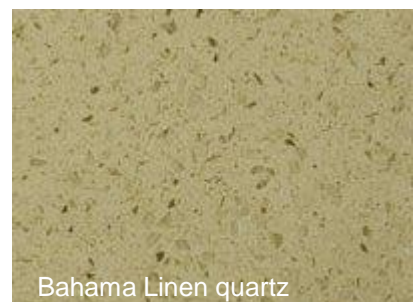

**SAMSUNG RADIANT QUARTZ COLOURS - QUARTZ FOR WORKTOPS,
COUNTERTOPS, RECEPTION DESKS, VANITY TOPS, etc.**

<http://www.stoneville.co.uk> samsung radianz worktops, countertops
from Stoneville, London, UK

Mariposa Buff quartz

Maunaloa Black quartz

Mirama Bronze quartz

Mont Blac Snow quartz

Rangoon Black quartz

Saltoro Cliff quartz

Sechura Moca quartz

Shasta Brown quartz

Soback Beige quartz

Teton Beige quartz

Kunlun Ink quartz

Toluca Sand quartz

Ural Gray quartz