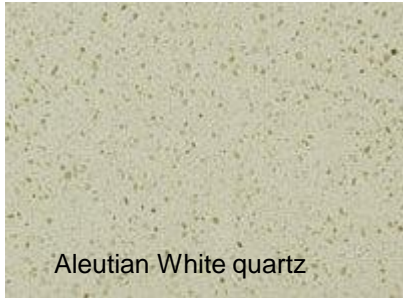

**SAMSUNG RADIANT QUARTZ COLOURS - QUARTZ FOR WORKTOPS,
COUNTERTOPS, RECEPTION DESKS, VANITY TOPS, etc.**

<http://www.stoneville.co.uk> samsung radianz worktops, countertops
from Stoneville, London, UK

Mariposa Buff quartz

Maunaloa Black quartz

Mirama Bronze quartz

Mont Blac Snow quartz

Rangoon Black quartz

Saltoro Cliff quartz

Sechura Moca quartz

Shasta Brown quartz

Soback Beige quartz

Teton Beige quartz

Kunlun Ink quartz

Toluca Sand quartz

Ural Gray quartz