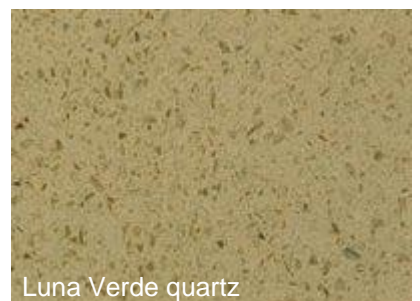

**SAMSUNG RADIANT QUARTZ COLOURS - QUARTZ FOR WORKTOPS,
COUNTERTOPS, RECEPTION DESKS, VANITY TOPS, etc.**

<http://www.stoneville.co.uk> samsung radianz worktops, countertops
from Stoneville, London, UK

Mariposa Buff quartz

Maunaloa Black quartz

Mirama Bronze quartz

Mont Blac Snow quartz

Rangoon Black quartz

Saltoro Cliff quartz

Sechura Moca quartz

Shasta Brown quartz

Soback Beige quartz

Teton Beige quartz

Kunlun Ink quartz

Toluca Sand quartz

Ural Gray quartz